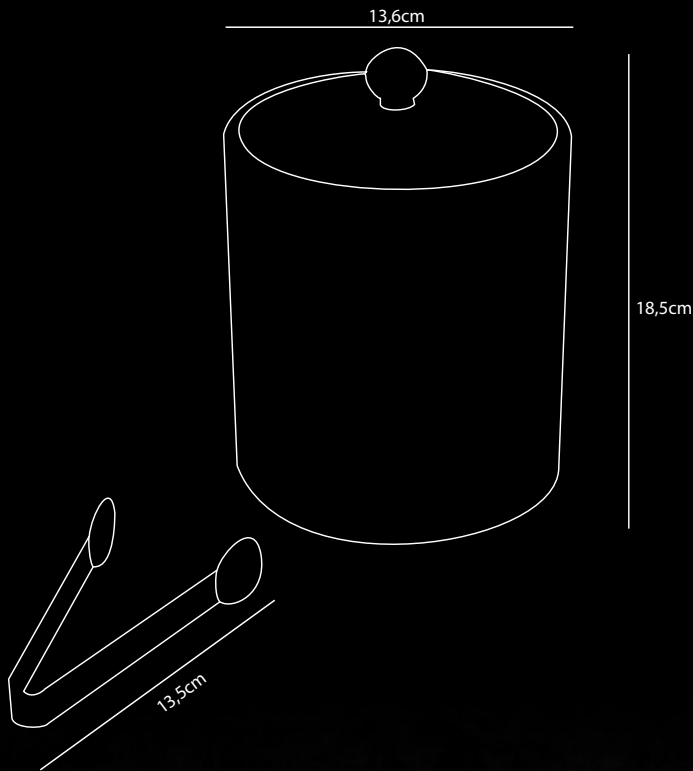

FROST Ice Bucket

- Made of durable faux leather (PU) in beige and black color
- With luxurious stitching
- Double-walled bucket made of high-quality stainless steel
- Lid with wooden knob in matt black finish
- Water-repellent and easy to clean
- Capacity of 1 liter
- Including Stainless Steel ice cube tong
- 2-year warranty

dutch
DESIGN

Buy three
plant one tree
weforest.org

2
YEAR
WARRANTY