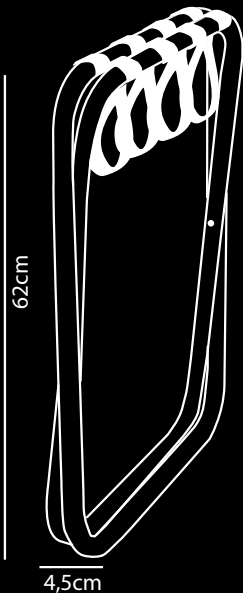

STAY

Luggage Rack Steel

- Steel frame with 4 black nylon straps
- Very compact and foldable
- 2-year warranty
- Dutch design
- Strong and stable
- Fits perfectly in the wardrobe
- Budget-friendly model
- Rounded corners – female shape
- Produced with attention to detail
- Rootz plants one tree in cooperation with WeForest or every 3 luggage racks sold

dutch
DESIGN

Buy three
plant one tree
weforest.org

2
YEAR
WARRANTY

Request an offer