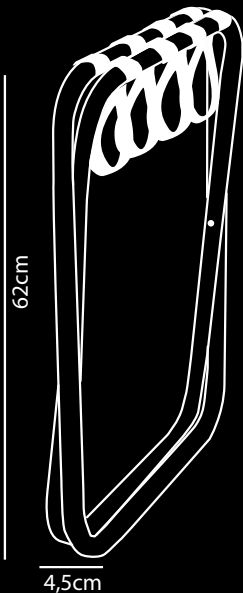

## Luggage Rack Steel

- Solid steel frame with black nylon straps
- Very compact and foldable
- 2-year warranty
- Dutch design
- Strong and stable
- Fits perfectly in the wardrobe
- Three sturdy nylon straps
- Budget-friendly model
- Rounded corners – female shape
- Produced with attention to detail
- Rootz plants one tree in cooperation with WeForest or every 3 luggage racks sold