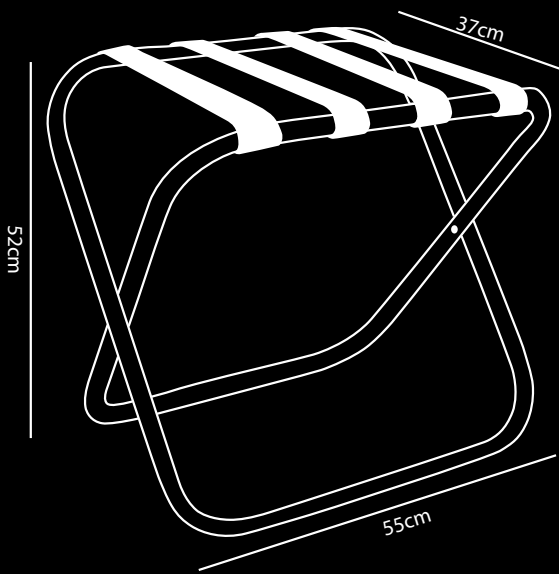

STAY

Luggage Rack Steel

- Steel frame with 4 black nylon straps
- Very compact and foldable
- 2-year warranty
- Dutch design
- Strong and stable
- Fits perfectly in the wardrobe
- Budget-friendly model
- Rounded corners – female shape
- Produced with attention to detail
- Rootz plants one tree in cooperation with WeForest or every 3 luggage racks sold

dutch
DESIGN

Buy three
plant one tree
weforest.org

2
YEAR
WARRANTY

Request an offer