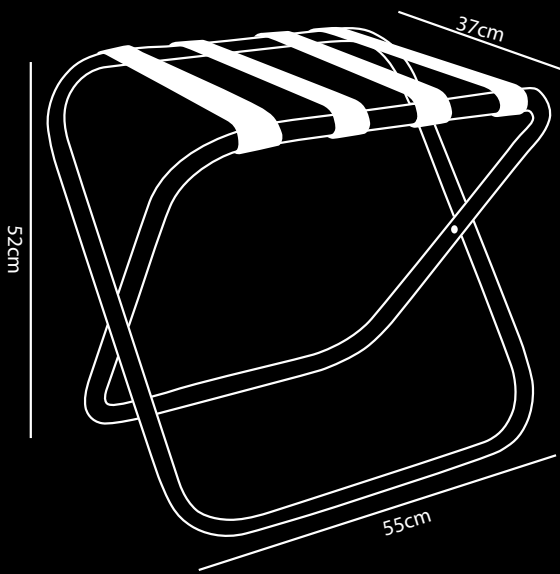

## Luggage Rack Steel

- Solid steel frame with black nylon straps
- Very compact and foldable
- 2-year warranty
- Dutch design
- Strong and stable
- Fits perfectly in the wardrobe
- Three sturdy nylon straps
- Budget-friendly model
- Rounded corners – female shape
- Produced with attention to detail
- Rootz plants one tree in cooperation with WeForest or every 3 luggage racks sold