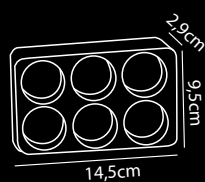

BARI

Capsule Box Storage Box Coffee Cups / Teabags

- Box for storing coffee capsules, spoons and sugar sticks
- Made of MDF with matte black finish
- Suitable for coffee cups and/or tea bags
- High-quality finish for a luxurious experience
- Double-sided inlay for 4 or 6 Nespresso® Origin capsules
- Luxury design, square model with folding lid
- Ultra-compact size: W165 x D165 x H60 mm
- Easy to clean
- 4 protective caps at the bottom of the box
- Mix & Match options (various kettles, coffee machine, cups or glasses)
- 1 tree is planted for every 3 sachet boxes sold in cooperation with WeForest
- 2 year warranty

dutch
DESIGN

Buy three
plant one tree
weforest.org

2
YEAR
WARRANTY

Request an offer