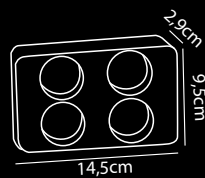

BARI

Capsule Box Storage Box Coffee Cups / Teabags

- Box for storing coffee capsules, spoons and sugar sticks
- Made of MDF with matte black finish
- Suitable for coffee cups and/or tea bags
- High-quality finish for a luxurious experience
- Double-sided inlay for 4 or 6 Nespresso® Origin capsules
- Luxury design, square model with folding lid
- Ultra-compact size: W165 x D165 x H60 mm
- Easy to clean
- 4 protective caps at the bottom of the box
- Mix & Match options (various kettles, coffee machine, cups or glasses)
- 1 tree is planted for every 3 sachet boxes sold in cooperation with WeForest
- 2 year warranty

dutch
DESIGN

Buy three
plant one tree
weforest.org

2
YEAR
WARRANTY

Request an offer