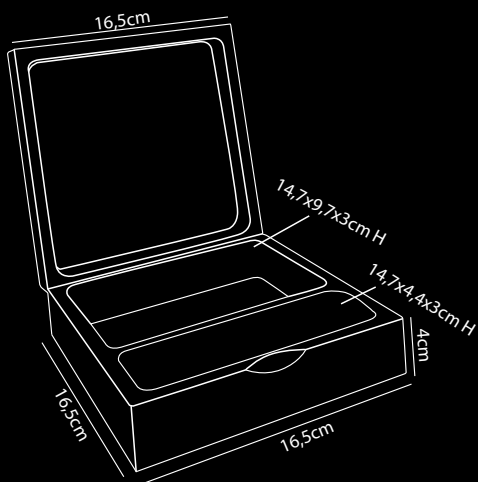

BARI

Capsule Box Storage Box Coffee Cups / Teabags

- Box for storing coffee capsules, spoons and sugar sticks
- Made of MDF with matte black finish
- Suitable for coffee cups and/or tea bags
- High-quality finish for a luxurious experience
- Double-sided inlay for 4 or 6 Nespresso® Origin capsules
- Luxury design, square model with folding lid
- Ultra-compact size: W165 x D165 x H60 mm
- Easy to clean
- 4 protective caps at the bottom of the box
- Mix & Match options (various kettles, coffee machine, cups or glasses)
- 1 tree is planted for every 3 sachet boxes sold in cooperation with WeForest
- 2 year warranty

dutch
DESIGN

Buy three
plant one tree
weforest.org

2
YEAR
WARRANTY

Request an offer