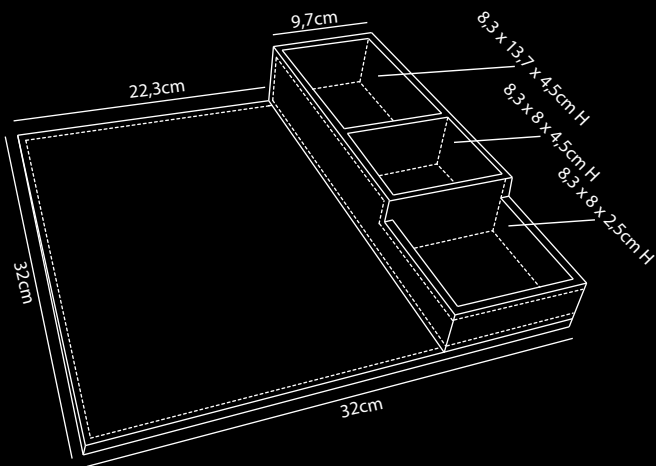

dutch
DESIGN

Buy three
plant one tree
weforest.org

2
YEAR
WARRANTY

SIENA

Tea Tray

Artificial Leather

- Made of durable faux leather (PU), available in stylish black color with black stitching
- Manufactured with an eye for details
- Suitable for kettle and tea glasses or cups
- The sachet box is magnetic and can be placed on the left or right side of the tray
- With anti-slip on the bottom of the sachet box
- Mix & Match options (Various kettles, cups or glasses)
- For every 3 hospitality trays sold, 1 tree will be planted in collaboration with weforest.org
- 2 year warranty