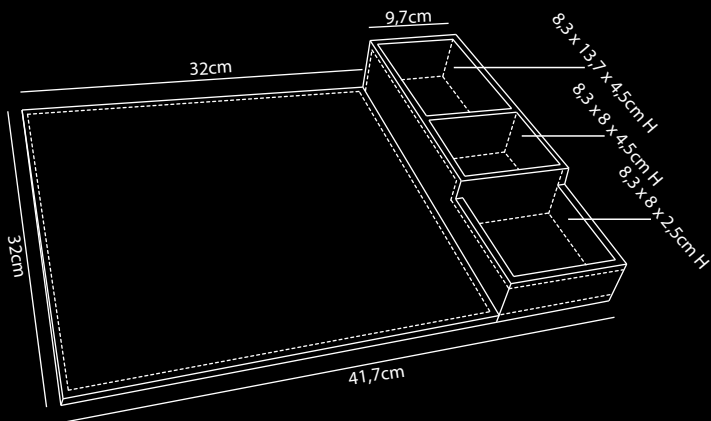

SIENA

Hospitality Tray

Artificial Leather

- Made of durable faux leather (PU), available in stylish black color with black stitching
- Manufactured with an eye for details
- Suitable for coffee machine, kettle and tea glasses or cups
- The sachet box can be placed on the left or right side of the tray
- With anti-slip on the bottom of the sachet box
- Mix & Match options (Various kettles, coffee machine, cups or glasses)
- For every 3 hospitality trays sold, 1 tree will be planted in collaboration with weforest.org
- 2 year warranty

dutch
DESIGN

Buy three
plant one tree
weforest.org

2
YEAR
WARRANTY

SIENA

Tea Tray

Artificial Leather

- Made of durable faux leather (PU), available in stylish black color with black stitching
- Manufactured with an eye for details
- Suitable for kettle and tea glasses or cups
- The sachet box is magnetic and can be placed on the left or right side of the tray
- With anti-slip on the bottom of the sachet box
- Mix & Match options (Various kettles, cups or glasses)
- For every 3 hospitality trays sold, 1 tree will be planted in collaboration with weforest.org
- 2 year warranty