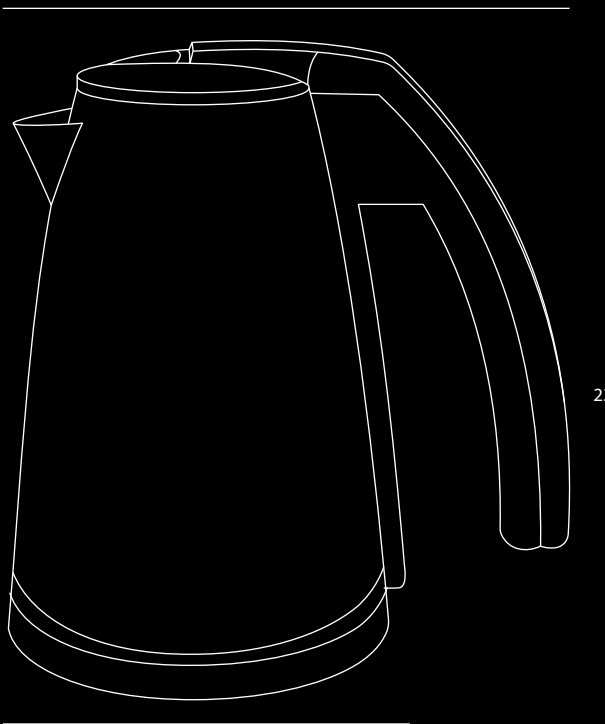

# BASE Kettle 1L

- Made of stainless steel - brushed finish
- 1 Liter
- 1500W
- 220~240V and 50Hz
- CE, CB, GS and RoHS approved (Intertek)
- Original UK STRIX controller
- Boil dry protection
- Auto shut-off
- With indicator light
- Fully integrated heating element
- 360° cordless, suitable for both left and right handed guests
- Cord length 75cm
- Available with Euro plug, UK plug & Swiss adapter
- 2 year warranty

**2**  
YEAR  
WARRANTY

20.5cm

23cm

14.3cm

Size W205 x D14.3 x H23  
(Diameter Base: 143cm)

More  
Information  
Kettles

*Find the Perfect Match*

**eye4  
detail...**