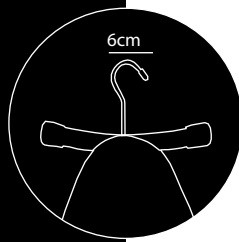

STORE

Ironing Board

- Steel frame – Color black
- Compact and lightweight
- Fire retardant elastic cover
- Height adjustable in 4 levels from 71 to 82cm
- With hook. (folding, can be used with or without hook)
- Sturdy and stable
- Iron holder black

OPTIONAL

- 1600W steam iron, Support Wall hook + iron holderon, Support Wall hook + iron holder

dutch
DESIGN

Buy three
plant one tree
weforest.org

2
YEAR
WARRANTY

Request an offer