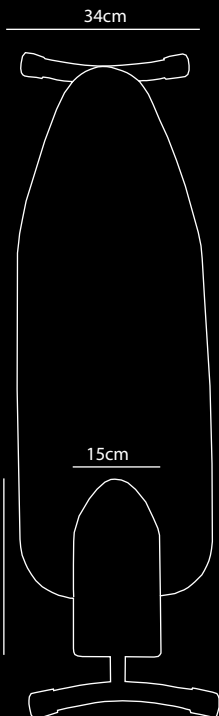

## Ironing Board

- Steel frame – Color black
- Compact and lightweight
- Fire retardant elastic cover
- Height adjustable in 4 levels from 71 to 82cm
- With hook. (folding, can be used with or without hook)
- Sturdy and stable
- Iron holder black

### OPTIONAL

- 1600W steam iron, Support Wall hook + iron holderon, Support Wall hook + iron holder

**dutch**  
DESIGN

Buy three  
plant one tree  
weforest.org

**2**  
YEAR  
WARRANTY

Request an offer

Click here  
for more  
information