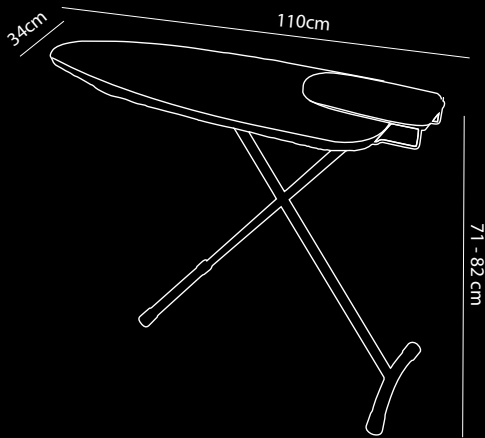

STORE

Ironing Board

- Steel frame – Color black
- Compact and lightweight
- Fire retardant elastic cover
- Height adjustable in 4 levels from 71 to 82cm
- With hook. (folding, can be used with or without hook)
- Sturdy and stable
- Iron holder black

OPTIONAL

- 1600W steam iron, Support Wall hook + iron holderon, Support Wall hook + iron holder

dutch
DESIGN

Buy three
plant one tree
weforest.org

2
YEAR
WARRANTY

Request an offer