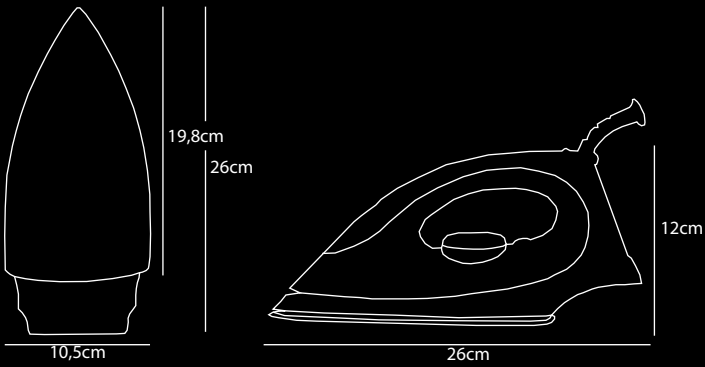

DRY Dry Iron 1000W

- Power: 1000W | Voltage: 220~240V | Frequency: 50/60Hz
- CE, CB, GS and RoHS approved
- Material of the soleplate is non-stick
- Adjustable thermostat
- Overheat protection
- Red 'in use' light
- Fast heat up time with high performance
- Ergonomic handle
- Compact and lightweight
- Cable connection can be rotated 360°
- Cord length 3 Meters
- Weight: 725 grams
- Motion sensor with automatic switch-off (after 30 seconds in horizontal position and when not in use and after 8 minutes in vertical position)
- Available with European plug, UK plug and Swiss adapter

dutch
DESIGN

Buy three
plant one tree
weforest.org

2
YEAR
WARRANTY

**eye4
detail...**