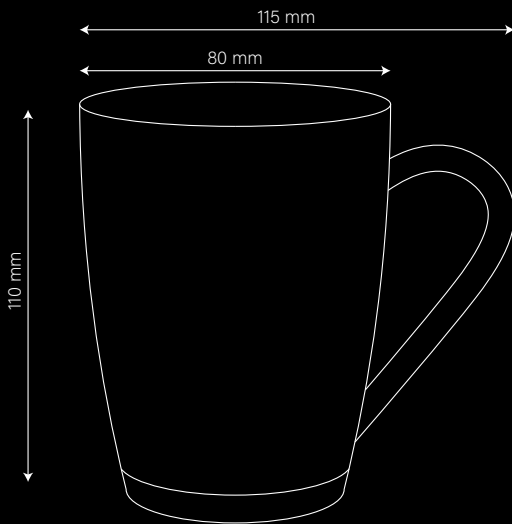

TOUCH

Tea Glass 32cl

- Made of Tempered Glass (dishwasher safe)
- Content 32cl
- Dimensions in mm: (Dia x H) 80 x 110 mm
- Logo engraving is possible on the outside of the glasses

MADE IN
EU

Size: D80 x H110 mm