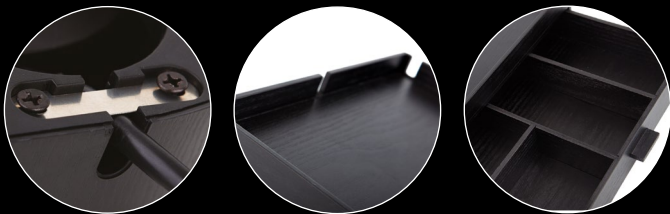

ROMA

Hospitality Tray Wood Veneer

- Made of durable plywood with beech veneer
- Waterproof finish color black
- Manufactured with an eye for detail
- Suitable for kettle and tea glasses or cups
- Very compact tray with drawer (265 x 190mm only)
- Drawer for dust-free storage of condiments with removable dividers
- Wire guidance to the left, to the right and backwards
- With 4 furniture protection gliders on the bottom of the tray
- Mix & Match options (various kettles, cups or glasses)
- For every 3 hospitality trays sold, 1 tree will be planted in collaboration with weforest.org
- 2 year warranty

dutch
DESIGN

Buy three
plant one tree
weforest.org

2
YEAR
WARRANTY

Request an offer