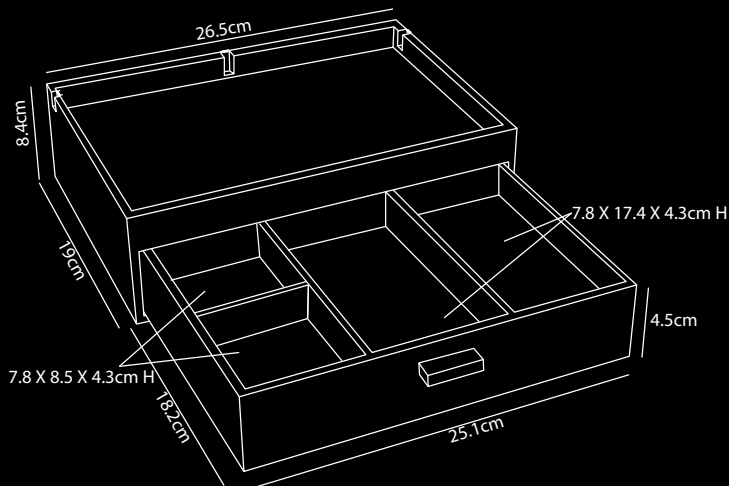

ROMA

Hospitality Tray Wood Veneer

- Made of durable plywood with beech veneer
- Waterproof finish color black
- Manufactured with an eye for detail
- Suitable for kettle and tea glasses or cups
- Very compact tray with drawer (265 x 190mm only)
- Drawer for dust-free storage of condiments with removable dividers
- Wire guidance to the left, to the right and backwards
- With 4 furniture protection gliders on the bottom of the tray
- Mix & Match options (various kettles, cups or glasses)
- For every 3 hospitality trays sold, 1 tree will be planted in collaboration with weforest.org
- 2 year warranty

dutch
DESIGN

Buy three
plant one tree
weforest.org

2
YEAR
WARRANTY

Request an offer