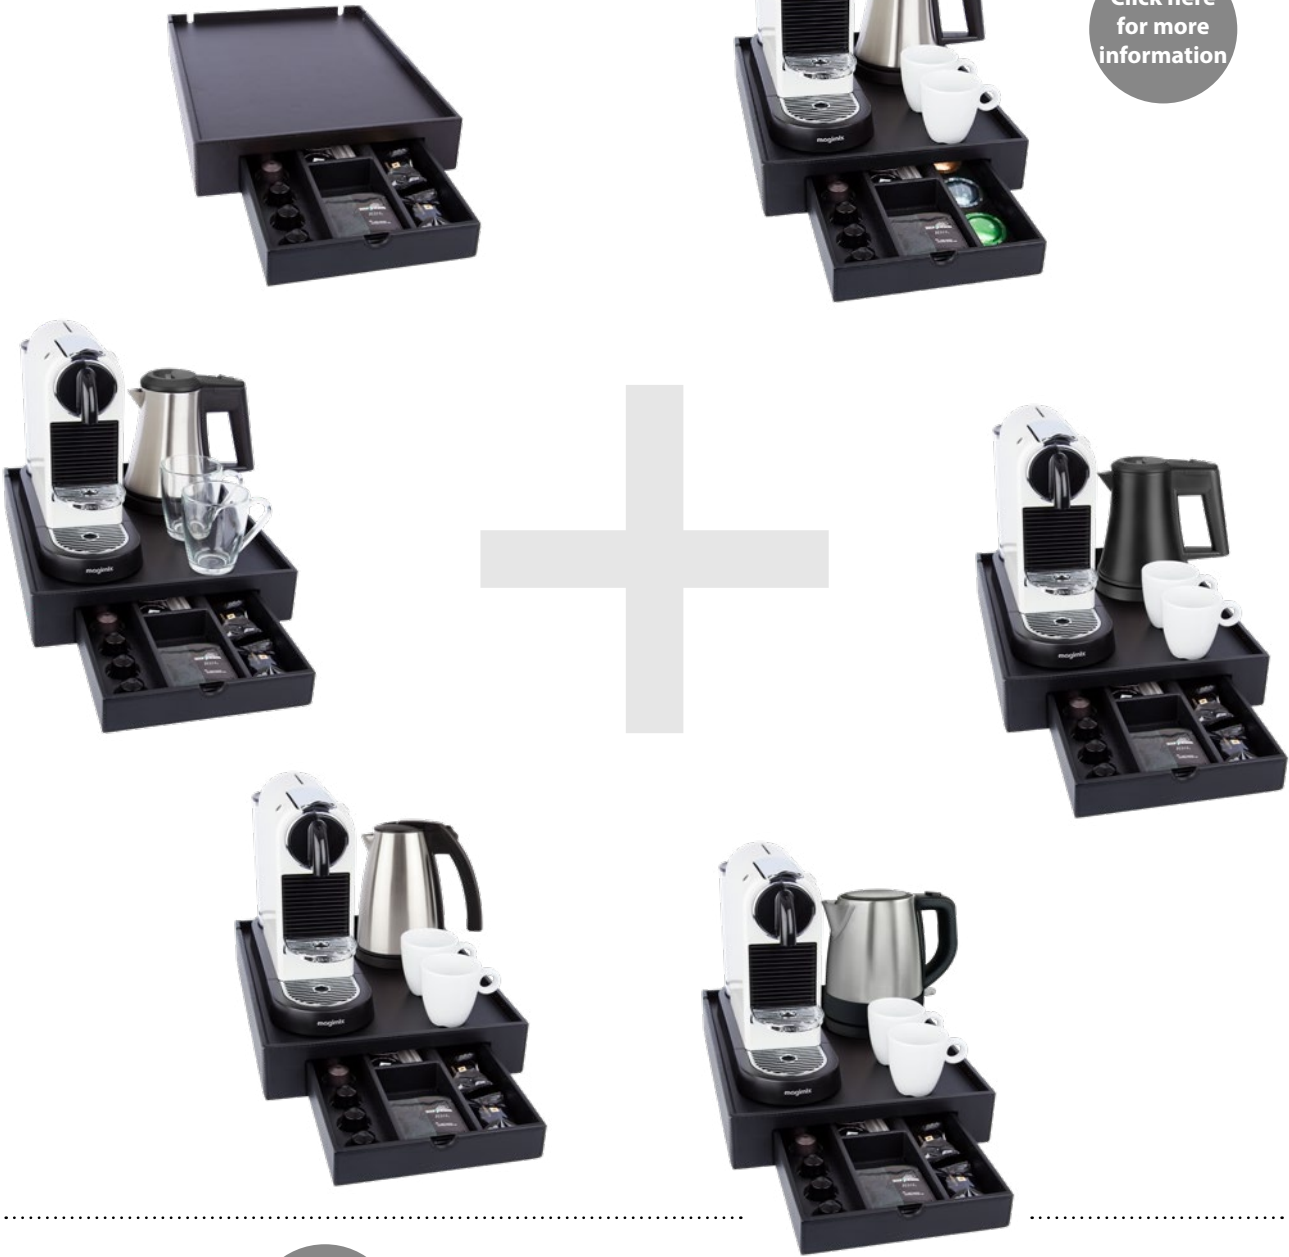

NAPOLI

Hospitality Tray

Artificial Leather

- Made of durable faux leather (PU), available in stylish black color with black stitching
- Manufactured with an eye for detail
- Suitable for coffee machine, kettle and tea glasses or cups
- The tray has a large drawer for dust-free storage of condiments
- 2 removable inlays for various types of Nespresso capsules
- Wire guidance to the left, to the right and backwards
- With 4 furniture protection gliders on the bottom of the tray
- Mix & Match options (Various kettles, Coffee machine, Cups or Glasses)
- For every 3 hospitality trays sold, 1 tree will be planted in collaboration with weforest.org
- 2 year warranty

Kettles

More information Kettles

ECO 0,5L

BASE 1L

Macy 1L

Cups or Glasses

More Cups or Glasses

Nespresso Machine