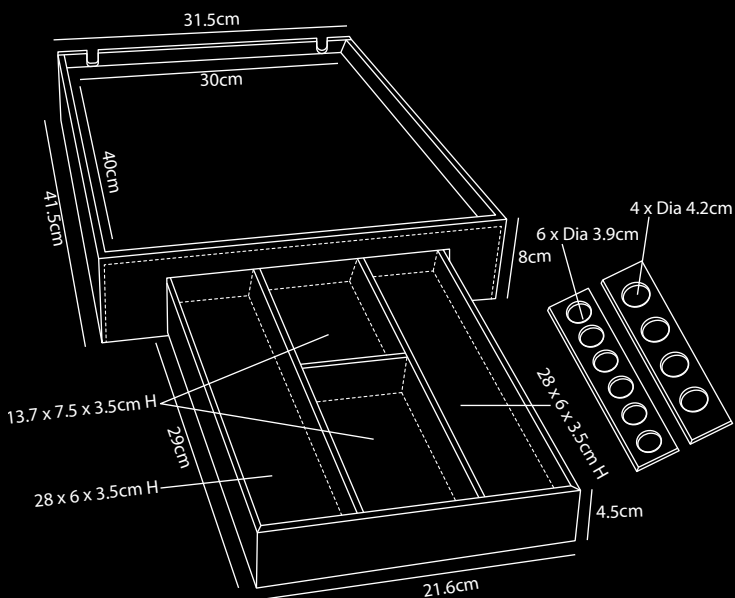

NAPOLI

Hospitality Tray

Artificial Leather

- Made of durable faux leather (PU), available in stylish black color with black stitching
- Manufactured with an eye for detail
- Suitable for coffee machine, kettle and tea glasses or cups
- The tray has a large drawer for dust-free storage of condiments
- 2 removable inlays for various types of Nespresso capsules
- Wire guidance to the left, to the right and backwards
- With 4 furniture protection gliders on the bottom of the tray
- Mix & Match options (Various kettles, Coffee machine, Cups or Glasses)
- For every 3 hospitality trays sold, 1 tree will be planted in collaboration with weforest.org
- 2 year warranty

dutch
DESIGN

Buy three
plant one tree
weforest.org

2
YEAR
WARRANTY

Request an offer