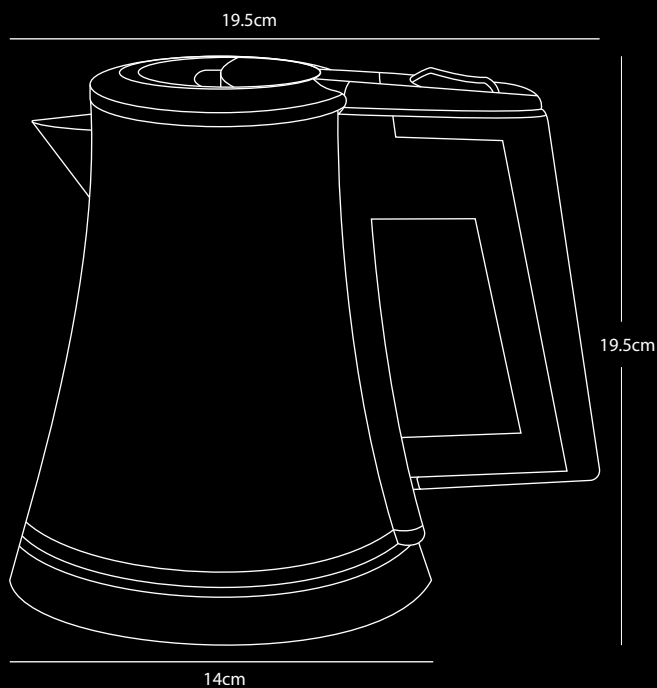

ECO Kettle 0,5L

- Made of stainless steel - brushed finish
- 0,5 Liter
- 1000W
- 220~240V and 50Hz
- CE, CB, GS and RoHS approved (Intertek)
- Original UK STRIX controller
- Boil dry protection
- Auto shut-off
- With indicator light
- Fully integrated heating element
- 360° cordless, suitable for both left and right handed guests
- Cord length 75cm
- Available with Euro plug, UK plug & Swiss adapter
- 2 year warranty

2
YEAR
WARRANTY

**eye4
detail...**

More
Information
Kettles

Size W20.5 x D14.3 x H23
(Diameter Base: 14.3cm)

Request an offer

Find the Perfect Match