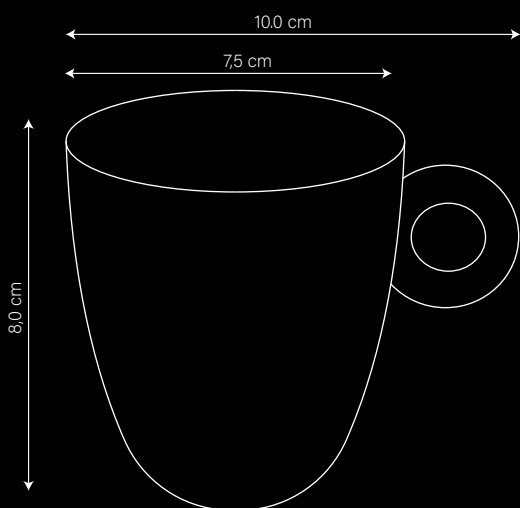

## Cup 19cl

- Made of Porcelain (scratch and dishwasher safe)
- Available in the colors white, black, orange and red
- Content 19cl
- Dimensions incm: (Dia x H) 7.5 x 8cm
- Logo printing is possible on the inside, outside and bottom of the cups

MADE IN  
**EU**

Size: D7.5 x H8cm

Hotel Coffee Cup

More Cups  
or Glasses

Hotel Coffee Cup  
with printed logo

Request an offer

*Find the Perfect Match*