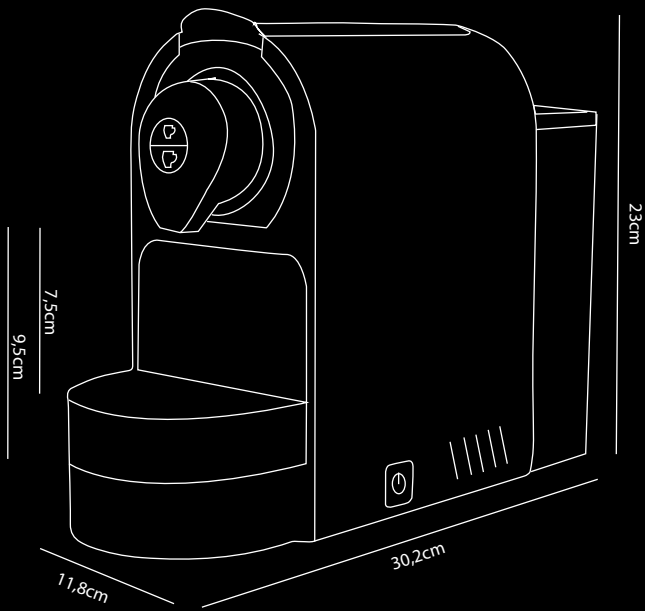

CUP Nespresso Machine 0,8L

- Made of heat resistant ABS in black
- 0,8 Liter
- 1400W
- 220~240V and 50Hz
- CE, GS and RoHS approved
- Compatible with Nespresso capsules
- Easy to remove water tank
- Fast heating (30 seconds)
- Cord length 110cm
- Adjustable cup support (for small and large coffee cups)
- Electrical insulation: Class 1
- Boil-dry protection
- With indicator light
- Available with Euro plug, UK plug & Swiss adapter
- 2 year warranty

2
YEAR
WARRANTY

Size (W x D x H) 11.8 x 30.2 x 23cm

More
Information
Coffee
machine

Find the Perfect Match

**eye4
detail...**

Request an offer