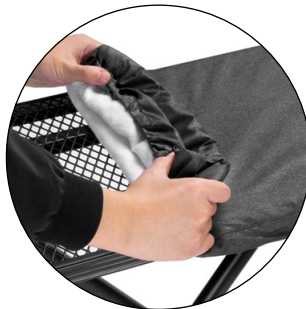

**eye⁴
detail...**

Request an offer