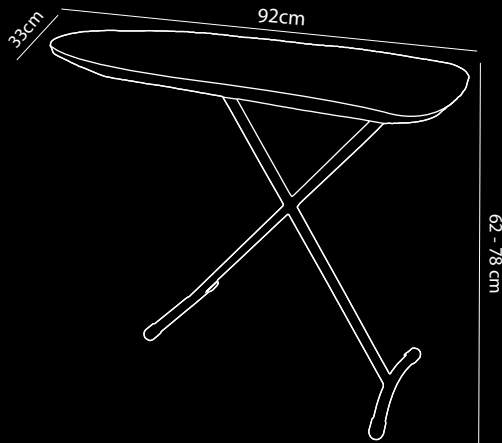

EASY Ironing Board

- Steel frame – Color black
- Compact and lightweight
- Fire retardant elastic cover
- Extra thick felt layer for more ironing comfort
- Height adjustable in 7 levels from 62 to 78cm
- Sturdy and stable
- Frame equipped with an anti-theft system

OPTIONAL

- 360° rotatable iron holder, Steam Iron, Dry Iron, Support Wall hook + iron holder

dutch
DESIGN

Buy three
plant one tree
weforest.org

2
YEAR
WARRANTY

Request an offer

Click here
for more
information