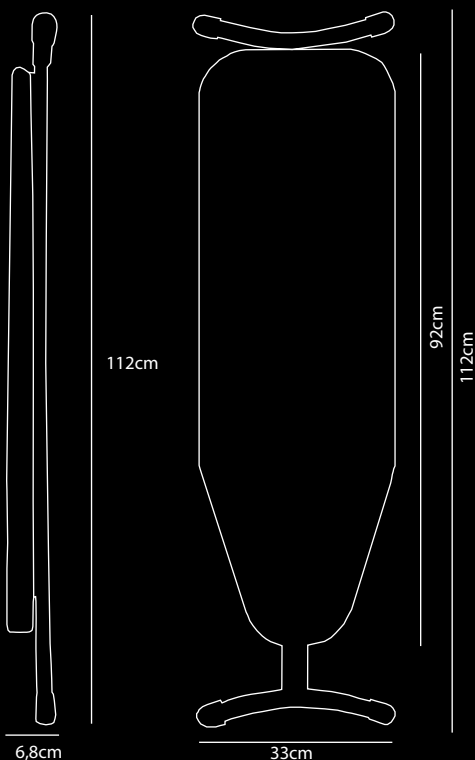

EASY Ironing Board

- Steel frame – Color black
- Compact and lightweight
- Fire retardant elastic cover
- Extra thick felt layer for more ironing comfort
- Height adjustable in 7 levels from 62 to 78cm
- Sturdy and stable
- Frame equipped with an anti-theft system

OPTIONAL

- 360° rotatable iron holder, Steam Iron, Dry Iron, Support Wall hook + iron holder

dutch
DESIGN

Buy three
plant one tree
weforest.org

2
YEAR
WARRANTY

Request an offer

Click here
for more
information